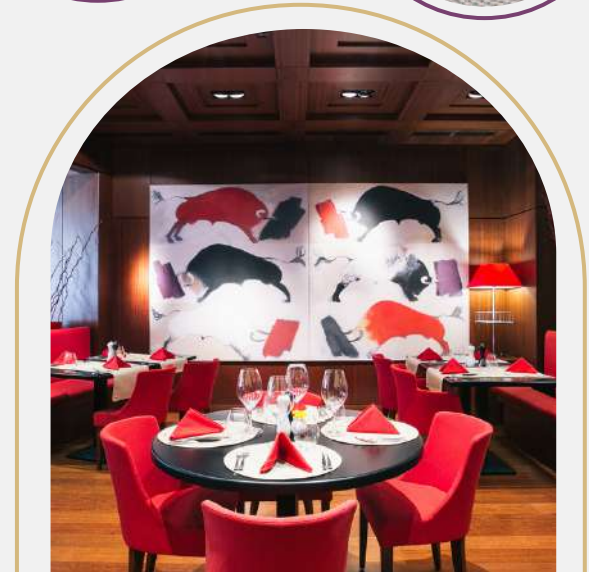

DINING EXPERIENCE

Barbizon Steak House presents the ideal dining experience with premium quality steaks expertly prepared by our Barbizon Chef and his team to absolute perfection. Our Barbizon vinoteca with selected local wines let you enjoy every moment of being here.

Paris Bucarest Brasserie welcomes you for breakfast every day with tempting premium buffet. At our dining venue you can also spend enjoyable moments by having your corporate lunch or dinner.

La Galette sweet & meet offers the perfect blend of relaxed & friendly dining where you can enjoy our local sweets & coffee during your relaxing time on our lavish open-air terrace.

L'Arpege bar welcomes you to relax with a signature cocktail or a light snack from our selected food & drinks, in a spacious and inviting atmosphere. Summer lovers will enjoy our green and cozy outdoor terrace.

pullman
HOTELS AND RESORTS

BUCHAREST WORLD TRADE CENTER